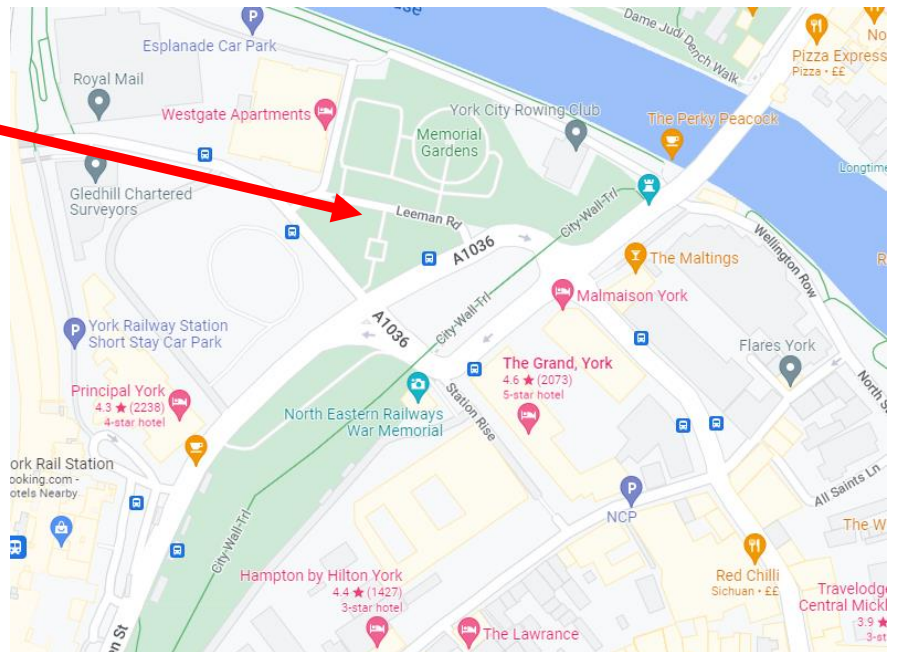

OVERFLOW COACH PARKING

York Christmas Market

Overflow parking is available at York Pullman Bus Company for the York Christmas Market. Please drop/collect your passengers at Memorial Gardens and park at York Pullman, Rufforth. Please ensure you contact them direct on **07753 670742** to make a booking and payment beforehand. There are toilet/coach wash facilities available.

Weekday Parking - £10 + VAT

Weekend Parking - £30 + VAT

DROP OFF / COLLECT
Memorial Gardens

PARKING
York Pullman Bus Co Ltd,
Wetherby Road, Rufforth,
York, YO23 3QA

YORK PULLMAN