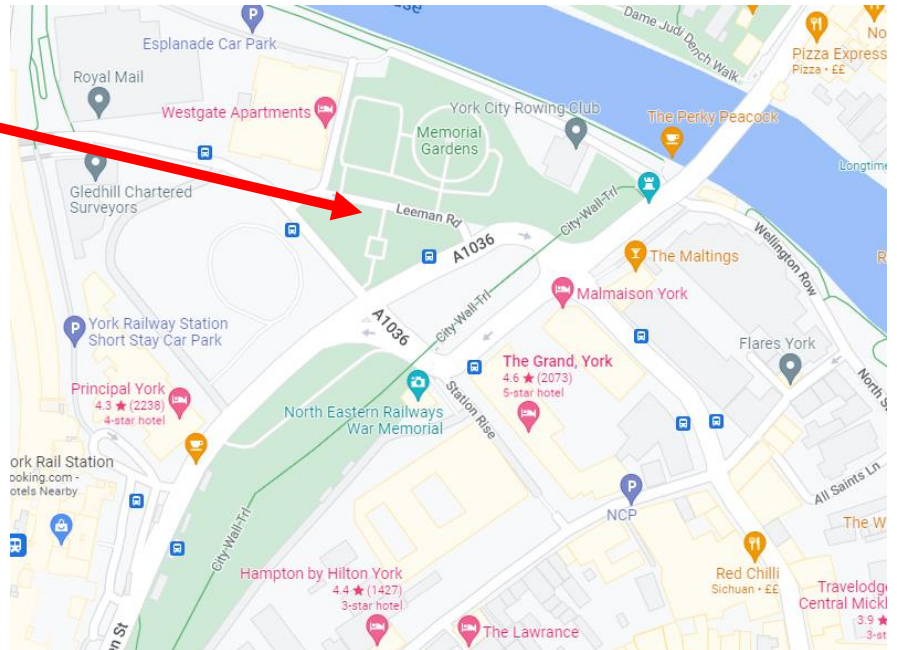

OVERFLOW COACH PARKING

York Christmas Market

Overflow parking is available at York Pullman Bus Company for the York Christmas Market. Please drop/collect your passengers at Memorial Gardens and park at York Pullman, Rufforth. Please ensure you contact them direct on **07753 670742** to make a booking and payment beforehand. There are toilet/coach wash facilities available.

Weekday Parking - £10 + VAT

Weekend Parking - £30 + VAT

DROP OFF / COLLECT
Memorial Gardens

PARKING
York Pullman Bus Co Ltd,
Wetherby Road, Rufforth,
York, YO23 3QA

YORK PULLMAN