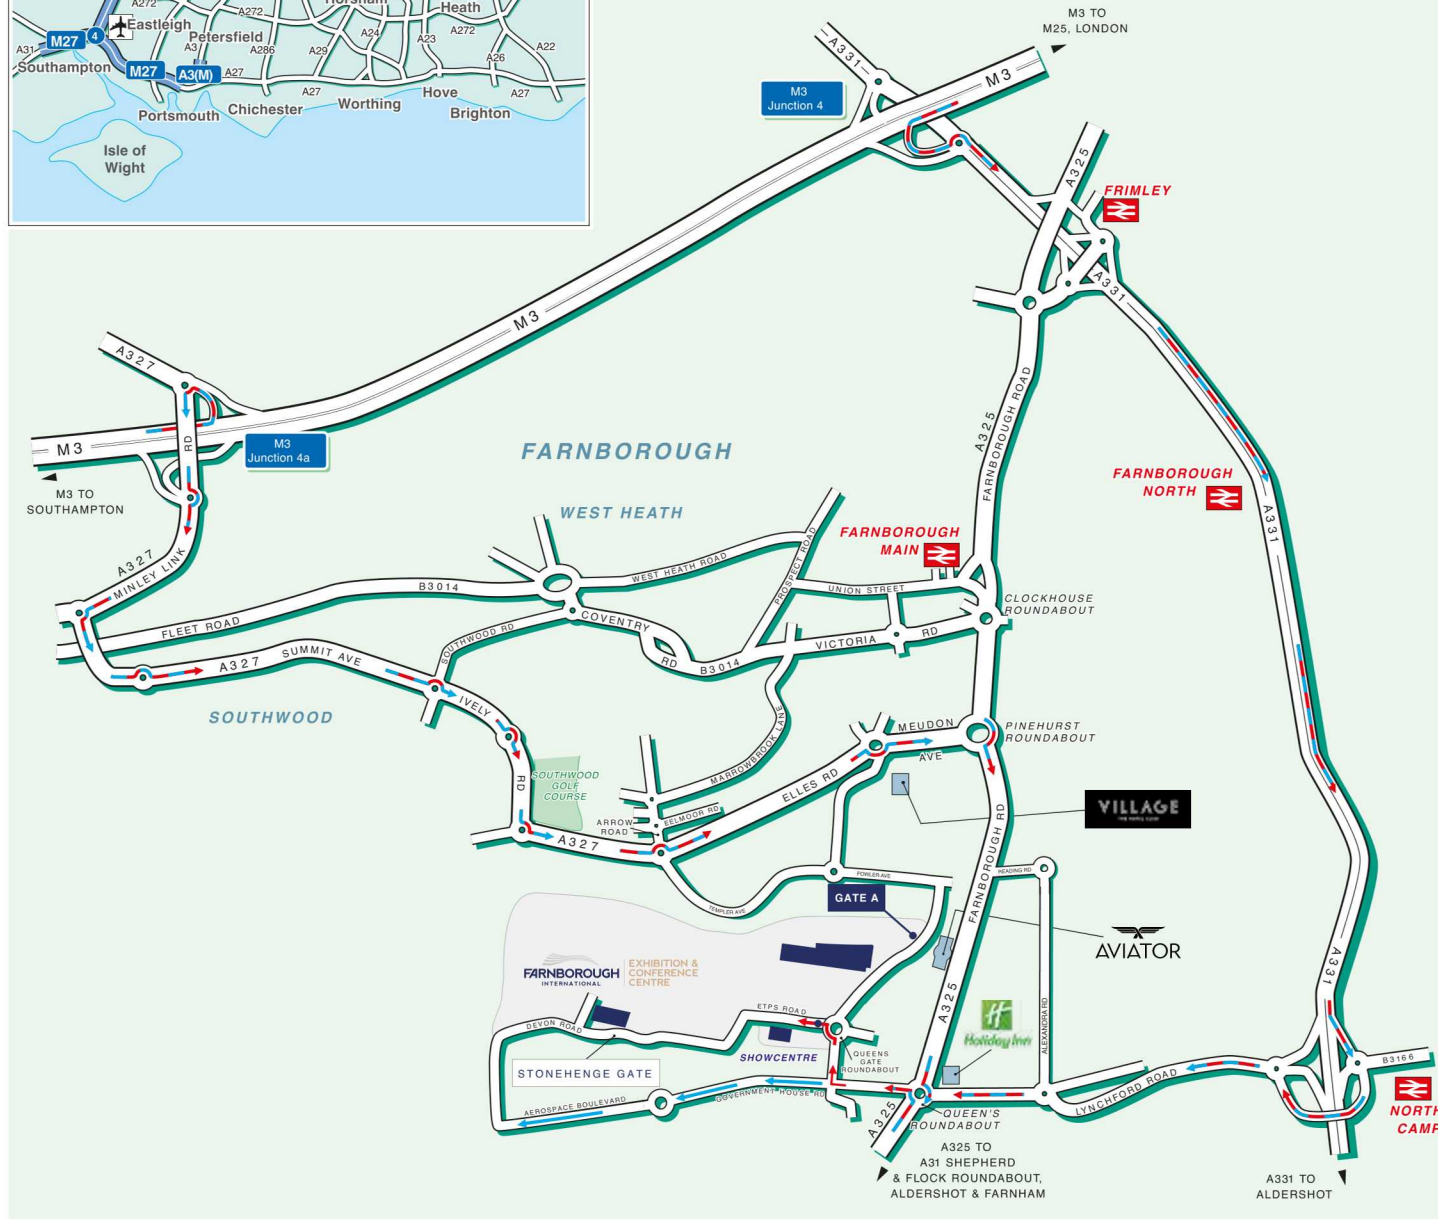

For directions using SatNav please enter:
Gate A - Transport Road, GU14 6XE

T: +44 (0) 1252 532800

E: event-enquiries@farnborough.com

W: www.farnborough.com

How to find us

By Road

Farnborough International Ltd (FIL) is situated south west of London, close to Junction 4 of the M3. Follow the 'Exhibition Centre' signs on all major routes.

By Rail

Farnborough Main Station
Approximately 5 minutes drive away.
North Camp Station
Approximately 5 minutes drive away.
Farnborough North Station
Approximately 10 minutes drive away.
Frimley Station
Approximately 10 minutes drive away.

For information on train times and operators call National Rail Enquiries on 08457 484950 or check their website at www.nationalrail.co.uk

By Air

TAG Farnborough Airport is Europe's premier business airport and gives direct access to the site and venues.
Heathrow Airport
Approximately 30 minutes drive away.
Gatwick Airport
Approximately 50 minutes drive away.

© Give Way Mapping 2015 Tel: 0191 482 0696. © Crown Copyright. PU 100023755.